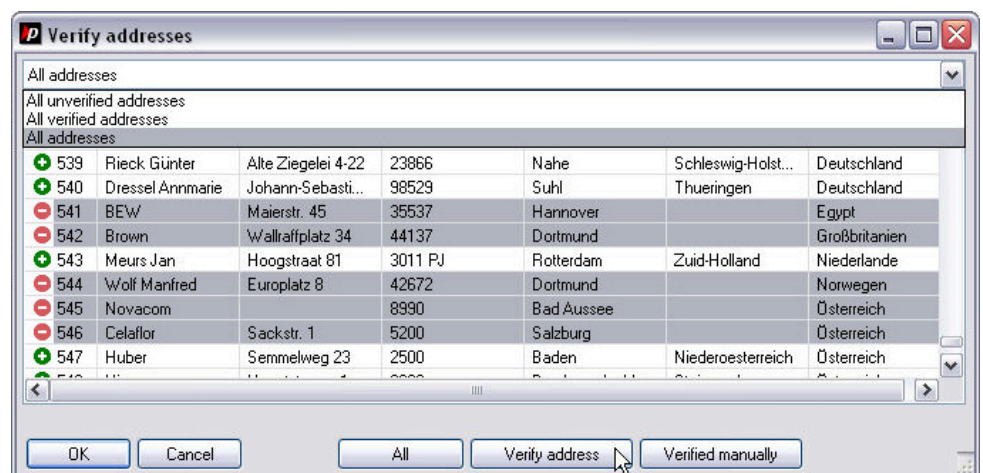

Double your benefits the moment you enter address data: The automatic completion and correction function allows a 40% faster data collection. This speeds up work processes at the front desk and your staff saves time - time they can use to taking good care of the guests.

One solution for all countries:

➤ International address data

The web service Address Doctor provides address data from more than 240 countries and always in accordance with national conventions. This way, you'll always have complete, correct and up-to-date address data of your guests at hand.

It's your choice:

➤ Automatic or manual

protel Address Check allows either manual or fully automatic verification of address data in the background. A combination of both options is also possible.

Online reservations

➤ with correct address data

A particular advantage when guests book online and data is transferred via protel IDS connect interfaces: Information provided by guests who book online, will be verified, completed, corrected and added to a new guest profile without further ado.

Batch control of your entire address data base

Verification of your entire address data base in your protel PMS is no problem at all.

You can choose whether you'd like all addresses or just part of all existing addresses to be verified and automatically corrected and completed:

Batch control:

1. Make your selection
2. Click on [Verify address]
3. Done!